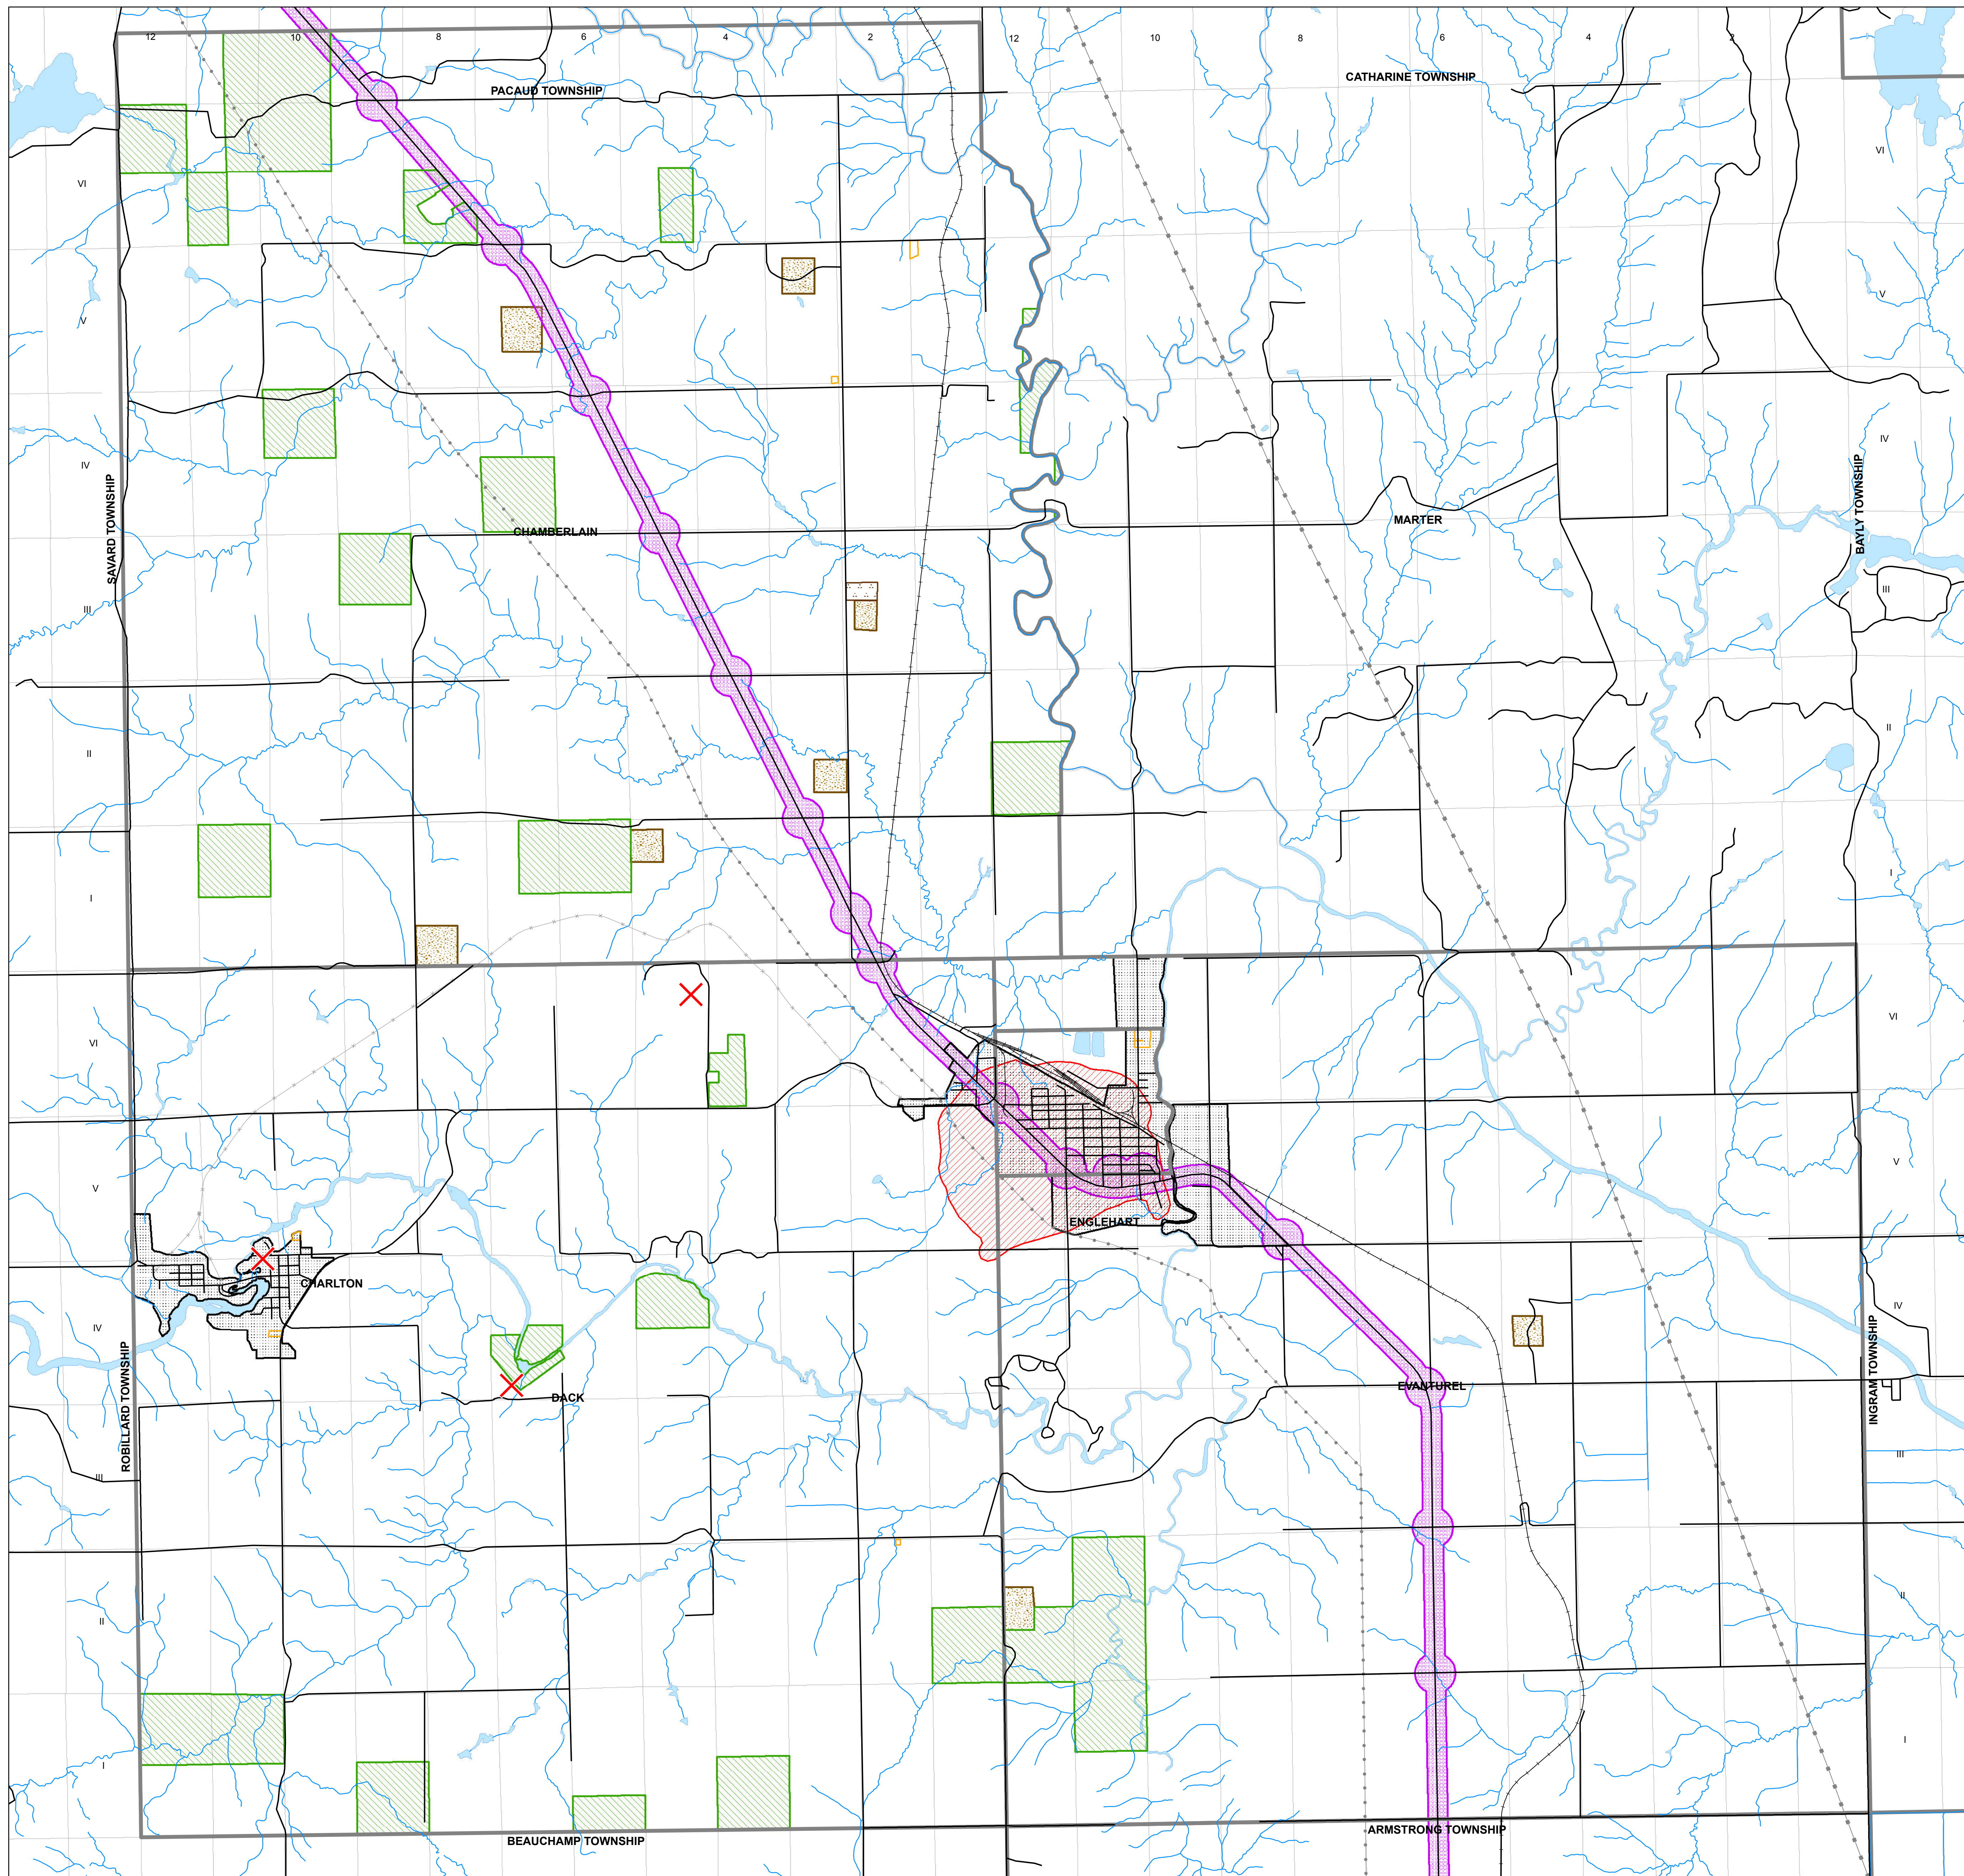

**Schedule B
Identified Areas Plan
Central Timiskaming
Planning Area**

Legend

-  Aggregates
-  Crown Lands
-  Restricted Access Highways
-  Service Areas
-  Wellhead Protection Zone (25 years)
-  Waste Disposal
-  Cemetery
-  Abandoned Mine Site